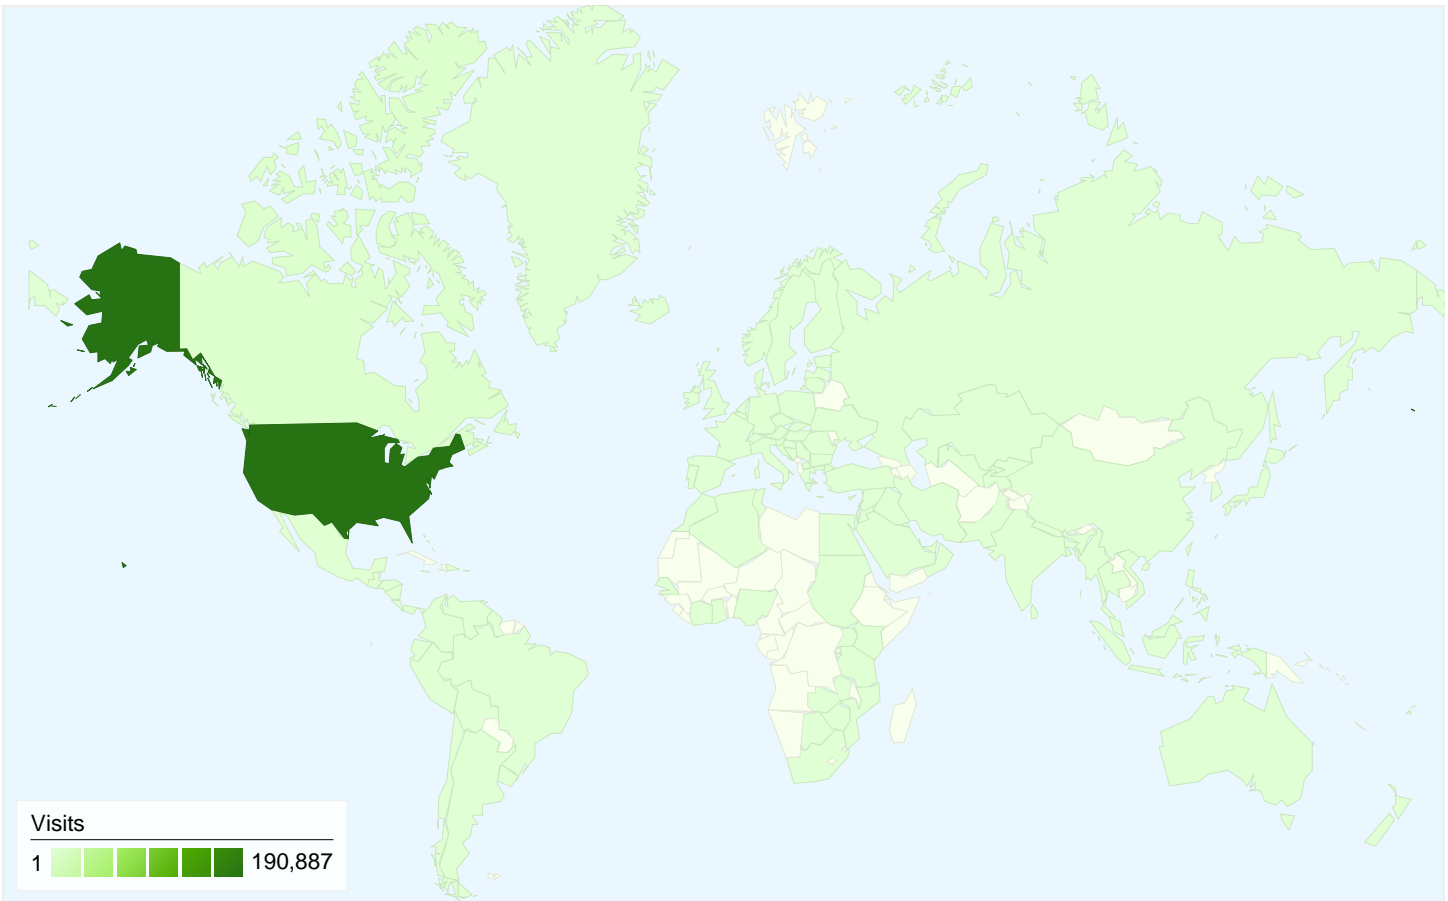

Site Usage

200,248 Visits

65.81% Bounce Rate

388,028 Pageviews

00:01:43 Avg. Time on Site

1.94 Pages/Visit

56.88% % New Visits

Traffic Sources Overview

- **Search Engines**
80,493.00 (40.20%)
- **Referring Sites**
76,801.00 (38.35%)
- **Direct Traffic**
42,954.00 (21.45%)

Map Overlay

Top Content

Page	Pageviews	% visits
/	88,576	22.83%
/resources/cm/mlacitationss	62,549	16.12%
/resources/cm/apacitations	39,663	10.22%
/cite-sources	33,620	8.66%
/orig-	28,147	7.25%

All traffic sources sent a total of 200,248 visits

 21.45% Direct Traffic

 38.35% Referring Sites

 40.20% Search Engines

- **Search Engines**
80,493.00 (40.20%)
- **Referring Sites**
76,801.00 (38.35%)
- **Direct Traffic**
42,954.00 (21.45%)

200,248 visits came from 130 countries/territories

Site Usage

Visits 200,248 % of Site Total: 100.00%	Pages/Visit 1.94 Site Avg: 1.94 (0.00%)	Avg. Time on Site 00:01:43 Site Avg: 00:01:43 (0.00%)	% New Visits 56.87% Site Avg: 56.88% (-0.00%)	Bounce Rate 65.81% Site Avg: 65.81% (0.00%)	
Country/Territory	Visits	Pages/Visit	Avg. Time on Site	% New Visits	Bounce Rate
United States	190,887	1.95	00:01:44	57.03%	65.25%
Canada	3,415	1.79	00:01:37	56.49%	71.42%
Mexico	662	1.74	00:01:00	24.02%	69.79%
Germany	568	1.34	00:01:09	51.58%	84.68%
Australia	557	1.60	00:01:12	49.73%	81.15%
Malaysia	510	1.33	00:01:25	53.92%	82.55%
New Zealand	405	1.53	00:01:01	42.47%	72.84%
Chile	262	1.15	00:00:22	17.94%	92.75%
Singapore	260	1.30	00:01:03	63.08%	80.77%