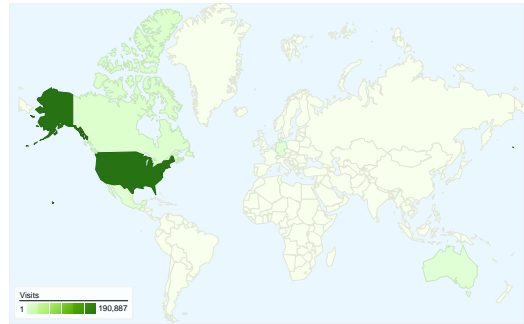

Site Usage

200,248 Visits

65.81% Bounce Rate

388,028 Pageviews

00:01:43 Avg. Time on Site

1.94 Pages/Visit

56.88% % New Visits

Traffic Sources Overview

- **Search Engines**
80,493.00 (40.20%)
- **Referring Sites**
76,801.00 (38.35%)
- **Direct Traffic**
42,954.00 (21.45%)

Map Overlay

Top Content

Page	Pageviews	% visits
/	88,576	22.83%
/resources/cm/mlacitationss	62,549	16.12%
/resources/cm/apacitations	39,663	10.22%
/cite-sources	33,620	8.66%
/orig-	28,147	7.25%

All traffic sources sent a total of 200,248 visits

 21.45% Direct Traffic

 38.35% Referring Sites

 40.20% Search Engines

- **Search Engines**
80,493.00 (40.20%)
- **Referring Sites**
76,801.00 (38.35%)
- **Direct Traffic**
42,954.00 (21.45%)

200,248 visits came from 130 countries/territories

Site Usage

Visits 200,248 % of Site Total: 100.00%	Pages/Visit 1.94 Site Avg: 1.94 (0.00%)	Avg. Time on Site 00:01:43 Site Avg: 00:01:43 (0.00%)	% New Visits 56.87% Site Avg: 56.88% (-0.00%)	Bounce Rate 65.81% Site Avg: 65.81% (0.00%)	
Country/Territory	Visits	Pages/Visit	Avg. Time on Site	% New Visits	Bounce Rate
United States	190,887	1.95	00:01:44	57.03%	65.25%
Canada	3,415	1.79	00:01:37	56.49%	71.42%
Mexico	662	1.74	00:01:00	24.02%	69.79%
Germany	568	1.34	00:01:09	51.58%	84.68%
Australia	557	1.60	00:01:12	49.73%	81.15%
Malaysia	510	1.33	00:01:25	53.92%	82.55%
New Zealand	405	1.53	00:01:01	42.47%	72.84%
Chile	262	1.15	00:00:22	17.94%	92.75%
Singapore	260	1.30	00:01:03	63.08%	80.77%